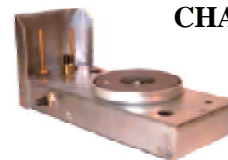

# PORTABLE HANDLIGHTS: RECHARGEABLE

PRODUCT  
CODE

C

This series of heavy duty portable handlights was designed for police, fire, and emergency services. Batteries are housed in piano hinged 1/8" thick ABS Cases. Handles are molded closed making them almost impossible to break. Heads are clevis mounted which allows light to be directed up and down. All units can be recharged from vehicle (12VDC) or desk (120VAC) chargers. They are available with shoulder straps and a variety of sealed beam lamps. Standard units operate for 1 1/4 hours per charge with an intensity of 160,000 CP lamp. All lights can either be rack charged or desk charged.

- (A) **MODEL: A38-ESU-H7635-S-ST** - As shown with a single head, 160,000 CP lamp and a shoulder strap. Uses either desk or wall mounted charger racks.
  - (B) **MODEL: A38-FBII-H7635-S-ST** - This unit has a high power spot and a low power flood. The flood operates 4 1/2 hours on one recharge. By adding the Suffix **-FL**, the above unit has a red removable filter and the bottom head also flashes.
  - (C) **MODEL: A38-H7604-S-ST** - Same as above units but the head is smaller Par 36 Halogen Sealed Beam where space is critical.
  - (D) **MODEL: VCM-12-LED** - This is a heavy duty vehicle charger rack has a magnet for recharging off any 12 volt battery system in a vehicle or boat.
  - (E) **MODEL: ACHG-12-4-AJ** - Desk charger for above lights. Plugs into any 120VAC outlet and will automatically recharge and turn off in 2 hours. Size: 4 3/4" x 5 3/4" x 3 1/4"
- MODEL: ACHG-12-1-AJ** - Same type as above but requires 7 hours to recharge. Unit is housed in smaller case which only measures 2 3/4" x 2" x 5"

A)

A38-ESU

B)

A38-FBII

C)

A38-H7604

D)

VCM-12-LED  
CHARGER RACK