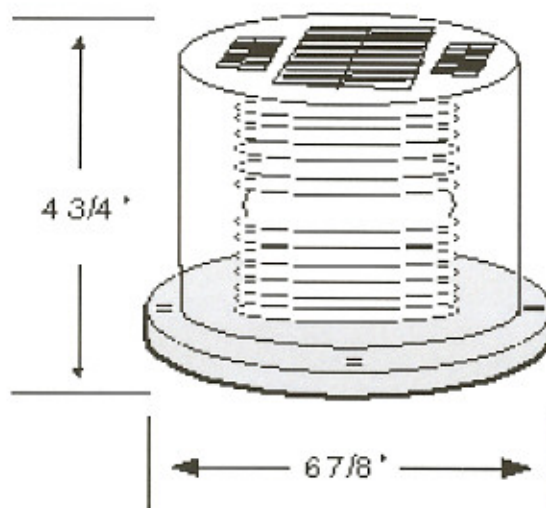

Available Standard Flash Patterns:  
Standard 10, 15, 24, 30, 60 or Steady  
Also Any if the IALA Flash Codes

Size Bottom Flange: 6 7/8" Height: 5"

Replaceable Batteries  
Fully Serviceable  
Replaceable Dome  
3 Hole Mounting  
Available in Pipe or Flat Mount

Vertical Divergence: 7°

Light Output:

Color	Effective Intensity Flashing	Range In Nautical Miles
Green	9.0	2.5
Red	12	3
Amber	12.5	3
White	8.1	2.4

TOPHAT-FLAT-{Options}  
FLAT MOUNT

Mounting: 3 Holes - 120° on Diameter of 6"