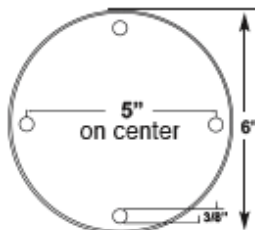

### Easy Installation, Low Cost LED Bridge Light

Series: BRIDGE-TUBE

All stainless steel fittings  
Range from 1 to 3 miles  
Meets regulations for bridge lights  
Mount lights up to 50 feet below bridge  
Innovative mounting configuration for easy installation.  
Available in Solar Power

#### OPTIONS:

Range:	3 miles as per CFR33
Mount:	Tube mount
Light Source:	LED
Voltage:	12 VDC; 120, 220 VAC
Colors:	Red, Green - 180 screen
Tube Dimensions:	2 1/2" dia. Stainless Steel 6 ft., 8 ft., or 10 ft. lengths

#### PLATFORM LED LIGHT SPECIFICATIONS:

Range:	1 - 5 Miles
Mount:	Pedestal
Light Source:	LED
Colors:	Red, Green
Material:	High-impact polycarbonate
Voltages Available:	12 VDC; 120, 220 VAC
Weight:	5 lbs.
Dimensions:	6" dia. base x 11" h
Battery Consumption:	.350 Ah per night
Mounting:	4 holes on flange