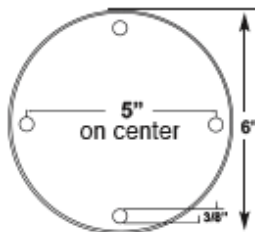

### Easy Installation, Low Cost LED Bridge Light

Series: **BRIDGE-TUBE**

All stainless steel fittings  
Range from 1 to 3 miles  
Meets regulations for bridge lights  
Mount lights up to 50 feet below bridge  
Innovative mounting configuration for easy installation.  
Available in Solar Power

#### OPTIONS:

Range:	3 miles as per CFR33
Mount:	Tube mount
Light Source:	LED
Voltage:	12 VDC; 120, 220 VAC
Colors:	Red, Green - 180 screen
Tube Dimensions:	2 1/2" dia. Stainless Steel 6 ft., 8 ft., or 10 ft. lengths

#### PLATFORM LED LIGHT SPECIFICATIONS:

Range:	1 - 5 Miles
Mount:	Pedestal
Light Source:	LED
Colors:	Red, Green
Material:	High-impact polycarbonate
Voltages Available:	12 VDC; 120, 220 VAC
Weight:	5 lbs.
Dimensions:	6" dia. base x 11" h
Battery Consumption:	.350 Ah per night
Mounting:	4 holes on flange