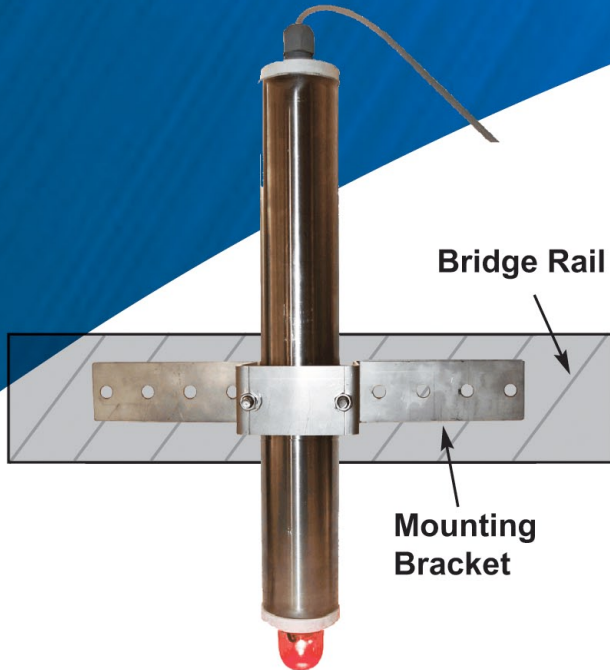

McDermott LED Bridge Light

Easy Installation, Low Cost LED Bridge Light

- Easy Mounting
- All stainless steel fittings
- Range from 1 to 3 miles
- Meets Regulations for bridge lights
- Can mount lights up to 50 feet below bridge
- Available in Solar Power

Series: BRIDGE-TUBE-LT-

OPTIONS:

Range:	3 Miles as per CFR33
Mount:	Tube mount
Light Source:	LED's
Weight:	*Depends on Length of Tube
Voltage:	12 VDC; 120, 220 VAC
Colors:	Red, Green - 180 screen
Tube Dimensions:	2 1/2" Dia. Stainless Steel 6 ft., 8 ft., or 10 ft. lengths

Installation Procedure:

Mount tube with bracket.
For longer tubes, use more brackets.
Drop the light down to bottom of tube and connect wire to conduit.