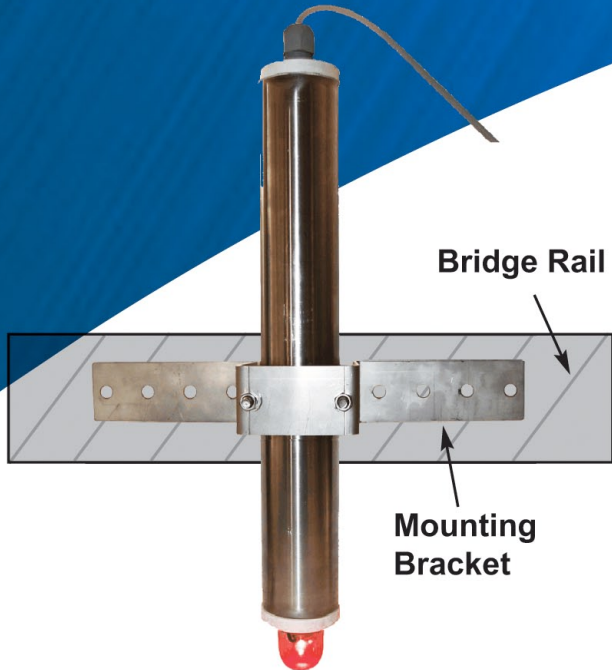

McDermott LED Bridge Light

Easy Installation, Low Cost LED Bridge Light

- Easy Mounting
- All stainless steel fittings
- Range from 1 to 3 miles
- Meets Regulations for bridge lights
- Can mount lights up to 50 feet below bridge
- Available in Solar Power

Series: BRIDGE-TUBE-LT-

OPTIONS:

| | |
|-------------------------|--|
| Range: | 3 Miles as per CFR33 |
| Mount: | Tube mount |
| Light Source: | LED's |
| Weight: | *Depends on Length of Tube |
| Voltage: | 12 VDC; 120, 220 VAC |
| Colors: | Red, Green - 180 screen |
| Tube Dimensions: | 2 1/2" Dia. Stainless Steel 6 ft., 8 ft., or 10 ft. lengths |

Installation Procedure:

Mount tube with bracket.
For longer tubes, use more brackets.
Drop the light down to bottom of tube and connect wire to conduit.