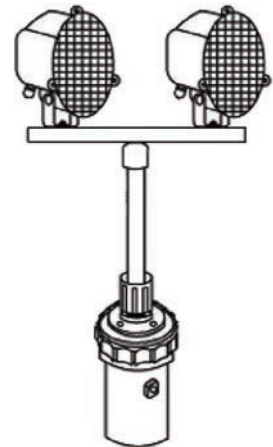

BGBZ-FLOOD-20.5

BGBZ-FLOOD

Battery-powered portable LED floodlight with 150 lb. magnetic pull base and clevis head.

**Ideal for welding or painting.
No more running an AC line cord for floodlights or stopping to change burned out light bulbs.**

SPECIFICATIONS:

Battery Life:	32 hours on standard alkaline
Light Output:	Over 400 candlepower
Lamp Life:	20,000 hours
Material:	High-impact polycarbonate
Power Options:	6 volt battery
Weight:	8 lbs.

BGBZ-FLOOD-26.5

BGBZ-FLOOD-20.5

BGBZ-FLOOD-DUAL-20-5