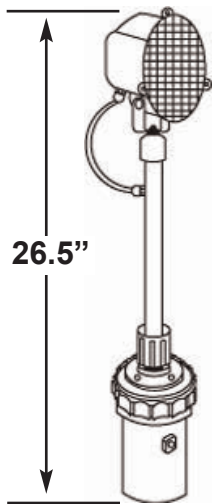

BGBZ-FLOOD-20.5

BGBZ-FLOOD

Battery-powered portable LED floodlight with 150 lb. magnetic pull base and clevis head.

**Ideal for welding or painting.
No more running an AC line cord for floodlights or stopping to change burned out light bulbs.**

SPECIFICATIONS:

Battery Life:	32 hours on standard alkaline
Light Output:	Over 400 candlepower
Lamp Life:	20,000 hours
Material:	High-impact polycarbonate
Power Options:	6 volt battery
Weight:	8 lbs.

BGBZ-FLOOD-26.5