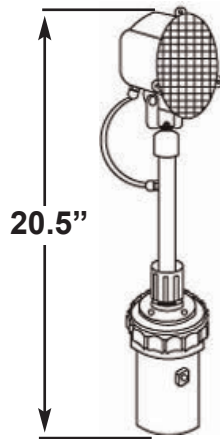

BGBZ-FLOOD-20.5

BGBZ-FLOOD

Battery-powered portable LED floodlight with 150 lb. magnetic pull base and clevis head.

**Ideal for welding or painting.
No more running an AC line cord for floodlights or stopping to change burned out light bulbs.**

SPECIFICATIONS:

Battery Life:	32 hours on standard alkaline
Light Output:	Over 400 candlepower
Lamp Life:	20,000 hours
Material:	High-impact polycarbonate
Power Options:	6 volt battery
Weight:	8 lbs.

BGBZ-FLOOD-26.5